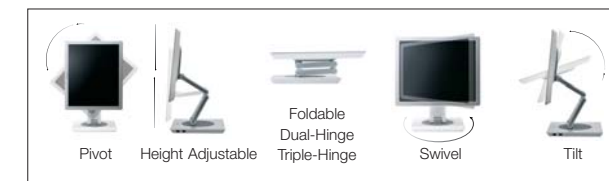

Colour calibration for accurate colour images
With MagicTune™ colour calibration, all images look just like the original.

MagicClear

SyncMaster monitors with MagicClear provide the perfect environment for games and multimedia by producing dramatic colour and sharp, fluid images.

MagicStand

MagicStand offers the most flexible pivoting control with a four-way, triple hinge adjustable stand with swivel and tilt capabilities for maximum versatility.

MagicRotation (with Auto Pivot)

The automatic pivot feature instantly tracks movement of the screen image, providing ease and comfort, especially when working with multipage documents.